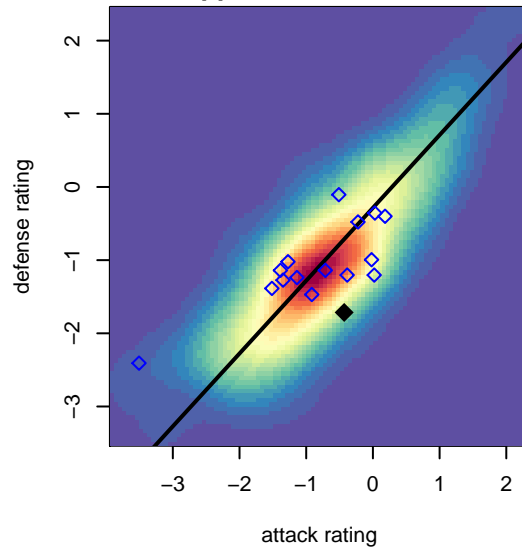

**attack and defense rating
relative to others at age
and all opponents in last 13 months**