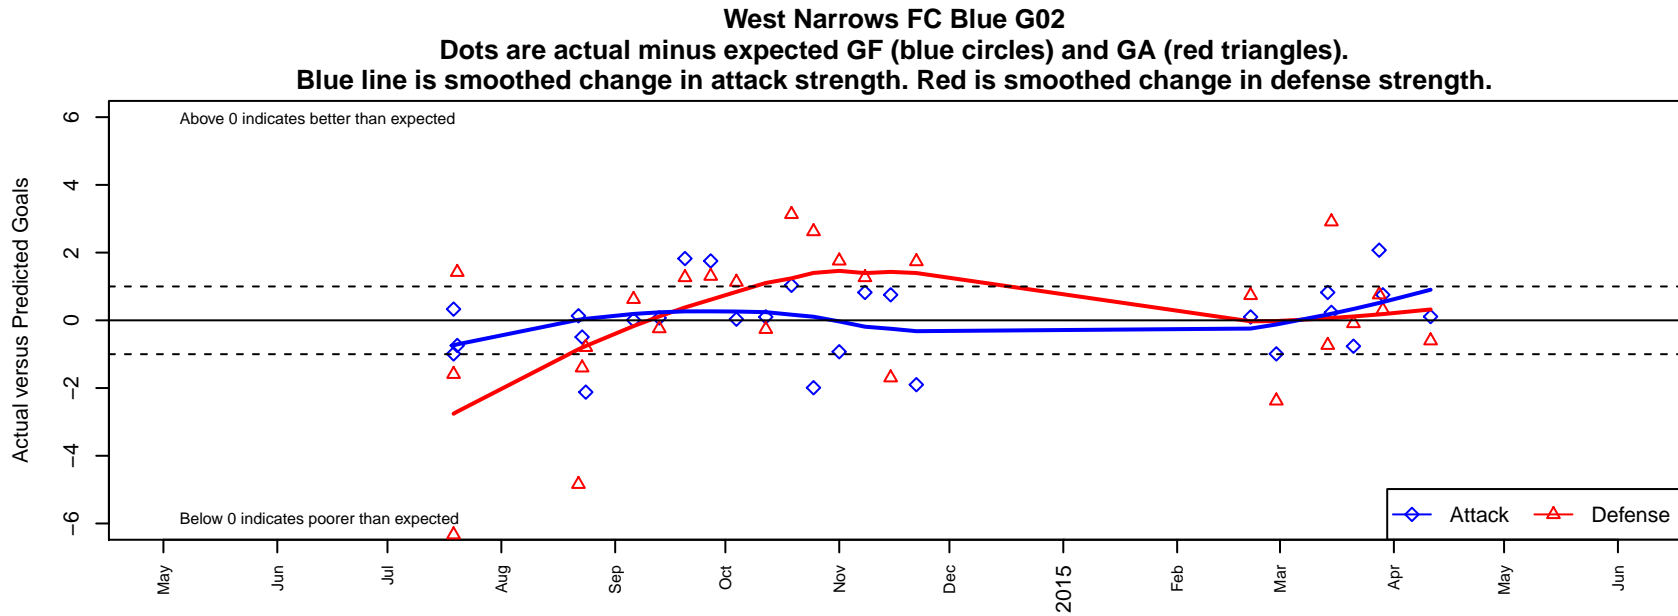

West Narrows FC Blue G02

West Narrows FC
 Gig Harbor, WA
 G02 total strength=494
 attack=0.65 defense=0.18
 fall league = PSPL Classic 2 U12
 spr league = Spr PSPL Classic 2 U12

alt names used:
 West Narrows Blue 02
 West Narrows Blue G02
 West Narrows F.C. Blue 02
 West Narrows F.C. Blue 02

Venues played:
 2014 KITG GU12 Green
 2014 Island Cup GU12
 2014 PSPL Classic 2 U12
 2014 Spr PSPL Classic 2 U12

**attack and defense variance (black dot)
relative to other teams
and top 10 in region**