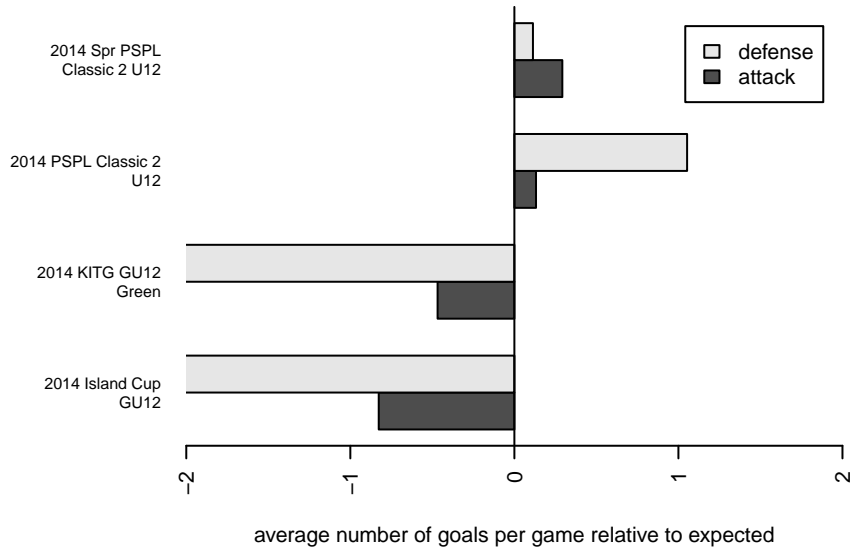

Performance relative to 13 month average