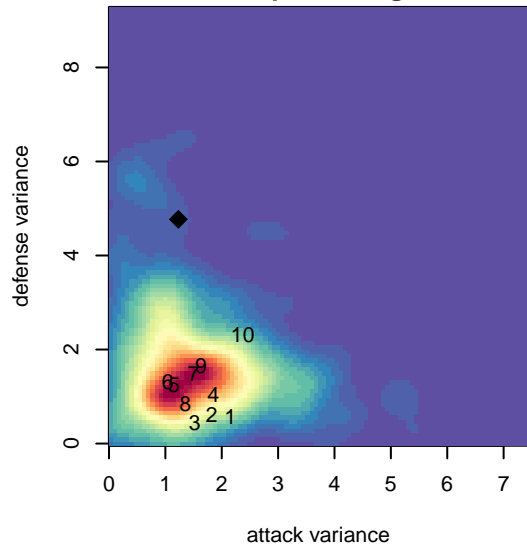

**attack and defense variance (black dot)
relative to other teams
and top 10 in region**