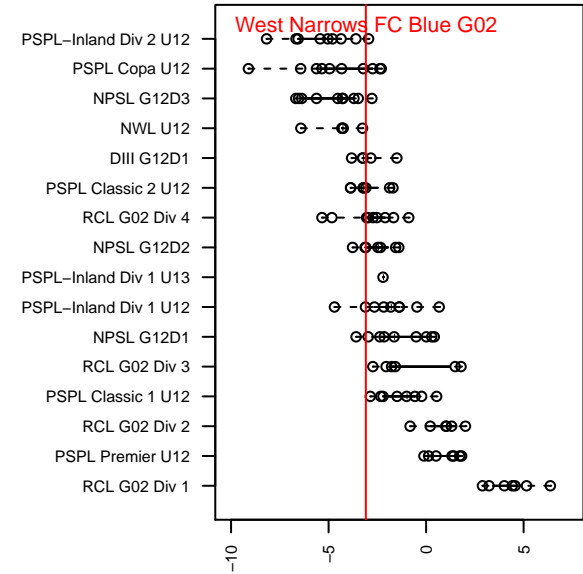

**attack and defense rating
relative to others at age
and all opponents in last 13 months**