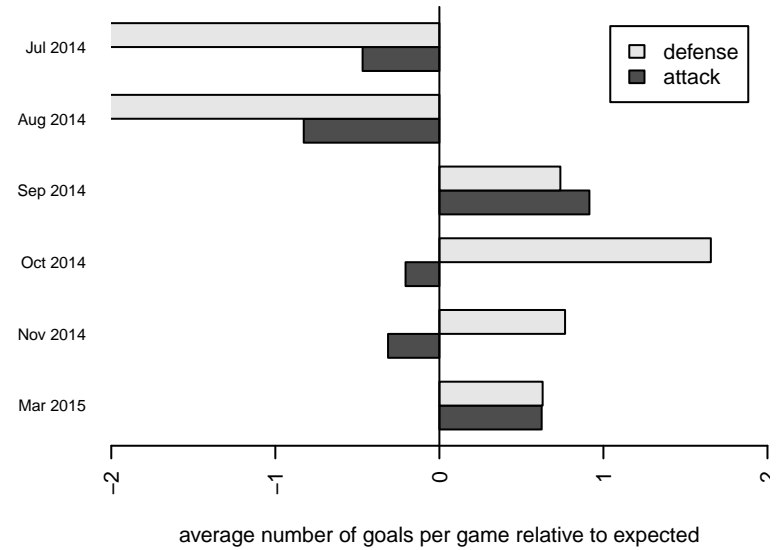

Performance relative to 13 month average